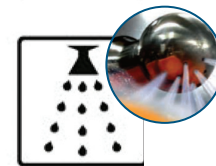

#### Cooled Dispenser Stand

Compatible for TOP and FASTOP with no self tap and big capacity juice filter

#### Item 40539 Dispenser Stand

Compatible for TOP and FASTOP with no self tap and big capacity juice filter

- 1) Necessary option
- 2) Impossible combination

**\*Self Tap** (Standard for ITEM 39521)  
The easy-to-use automatic tap is connected directly to the motor of the machine. Open the tap and the machine starts running. Close the tap and the machine stops.

**Orange Counter**  
Counts the amount of oranges that have been juiced by the machine, allowing the customer to monitor consumption.

**Automatic Shower** (Standard)  
More hygienic juicers with our unique self-cleaning automatic shower system and fully isolated juicing area avoiding any ingress of exterior elements.

**Juice Level Detector**  
With this system, you can always count on the number of liters of fresh orange juice. This system is ideal for self-service and larger volume operations.

**Big Capacity Juice Filter**  
The juice tray has a big filter with high capacity, double-curved design and a pulp moving stick. This option allows squeezing more than 20 liters of juice without cleaning the filter.